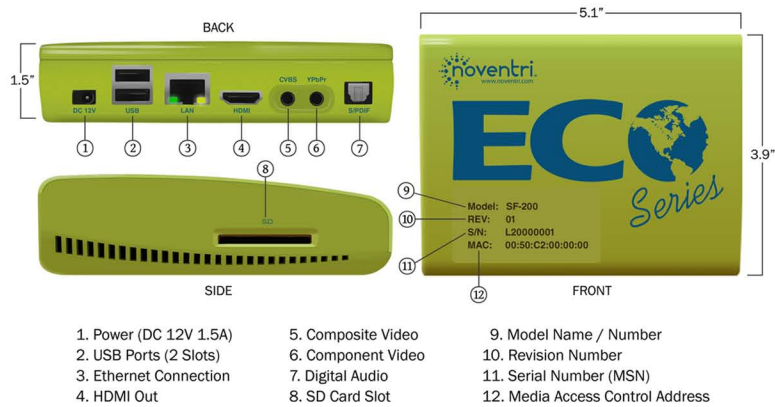

Product Specifications

Optional Extras

1. IR Remote Control 2. USB-RS232 Cable 3. Universal Mounting Plate 4. Power Supply

Technical Specifications

ECO Series SF-200

MODEL NUMBER	SF-200
RESOLUTIONS	640X480 1024X768 1366X768 1600X1200 800X600 1280X720 1280X1024 1920X1080
OUTPUT	HDMI (VGA & DVI ADAPTERS AVAILABLE)
POWER	US, EU & UK (ADAPTERS SOLD SEPARATELY)
CONNECTIVITY	POWER, SD CARD *, USB (X2), RS-232 , WIFI *, ETHERNET, HDMI OUT, COMPOSITE & COMPONENT VIDEO *, DIGITAL AUDIO *
ENVIRONMENT	AMBIENT FROM -40° F TO 145° F (-40° C TO 63° C) ALTITUDE: 16,000' HUMIDITY: 0-80% (NON-CONDENSING)
VIDEO FORMATS	BLURAY QUALITY HD MPEG4 & WMV
POWER SUPPLY	INPUT: 100-240V - 50/60HZ 0.5A OUTPUT: 12V 1.5A
GRAPHICS FORMATS	PNG, JPG, GIF, BMP, TIF
SHIPS WITH	NOVENTRI ECO-SERIES SF-200 4GB INDUSTRIAL SLC USB THUMB DRIVE QUICK START GUIDE
SIZE	WIDTH : 3.9 INCHES (110 MILLIMETERS) LENGTH : 5.1 INCHES (130 MILLIMETERS) HEIGHT : 1.5 INCHES (38 MILLIMETERS)
WEIGHT	6 OUNCES (170 GRAMS)
CERTIFICATIONS	CE APPROVAL ROHS
OPTIONAL ACCESSORIES	IR REMOTE CONTROL UNIVERSAL MOUNTING PLATE USB-RS232 CABLE POWER SUPPLY