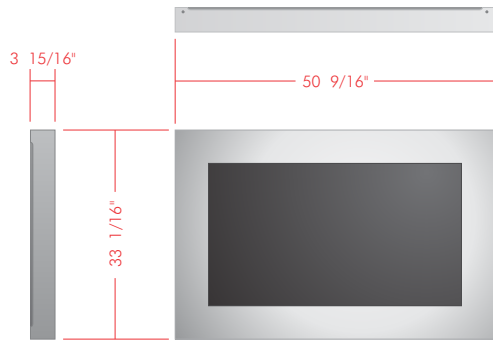

TOP VIEW

SIDE VIEW

ELEVATION AND PLAN VIEWS (NOT TO SCALE)