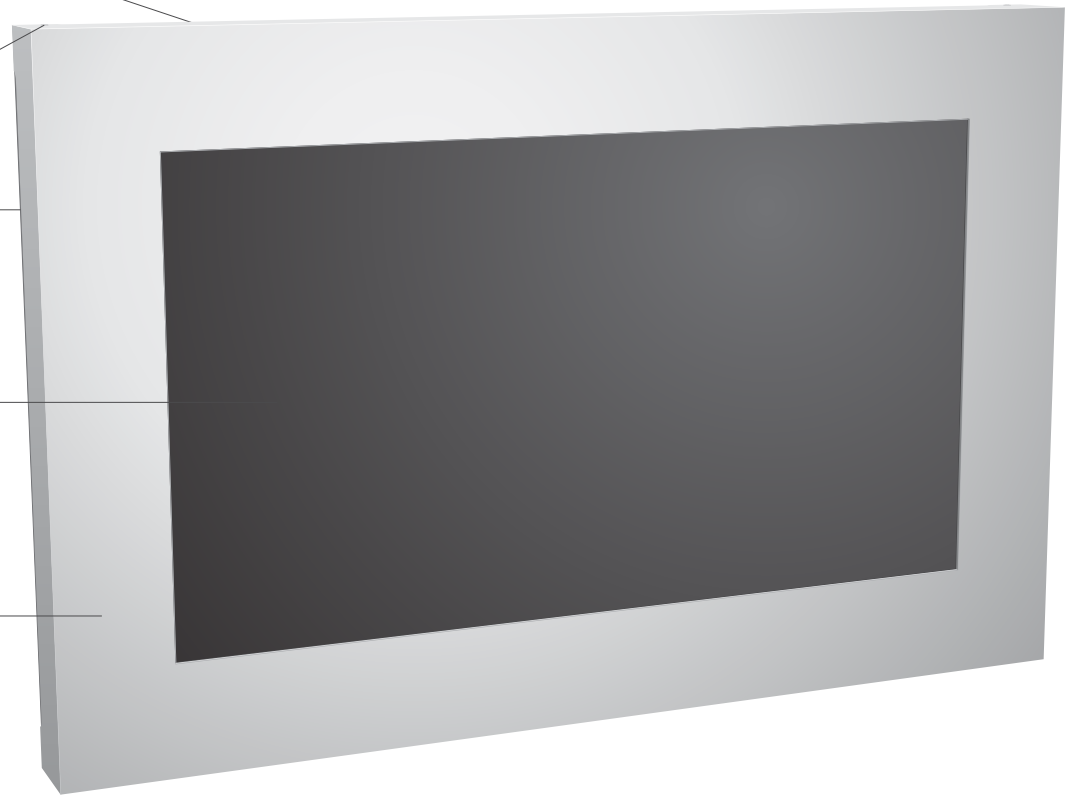

WARM AIR IS EXHAUSTED OUT THE TOP OF THE ENCLOSURE VIA A USB POWERED COOLING FAN.

HORIZONTAL ORIENTATION

THE ENCLOSURE COVER IS SECURED TO THE BACK HOUSING WITH FLUSH SCREWS PAINTED TO MATCH.

1/8" THICK ALUMINUM BACK HOUSING PAINTED A SINGLE COLOR TO MATCH THE ENCLOSURE COVER.

ENCLOSURE FITS MANY 46" LED BACK LIT LCD MONITORS. (CALL NOVENTRI FOR DETAILS). THE UNIT ALSO HOUSES A NOVENTRI PLAYER

.09" THICK ALUMINUM ENCLOSURE COVER PRIMED AND PAINTED A SINGLE COLOR IN A MATTHEWS AUTOMOTIVE GRADE PAINT FINISH. CLIENT TO PROVIDE SAMPLE, COLOR SPEC OR BOYD CAN RECOMMEND A FINISH. (METALLIC COLORS DO APPLY).