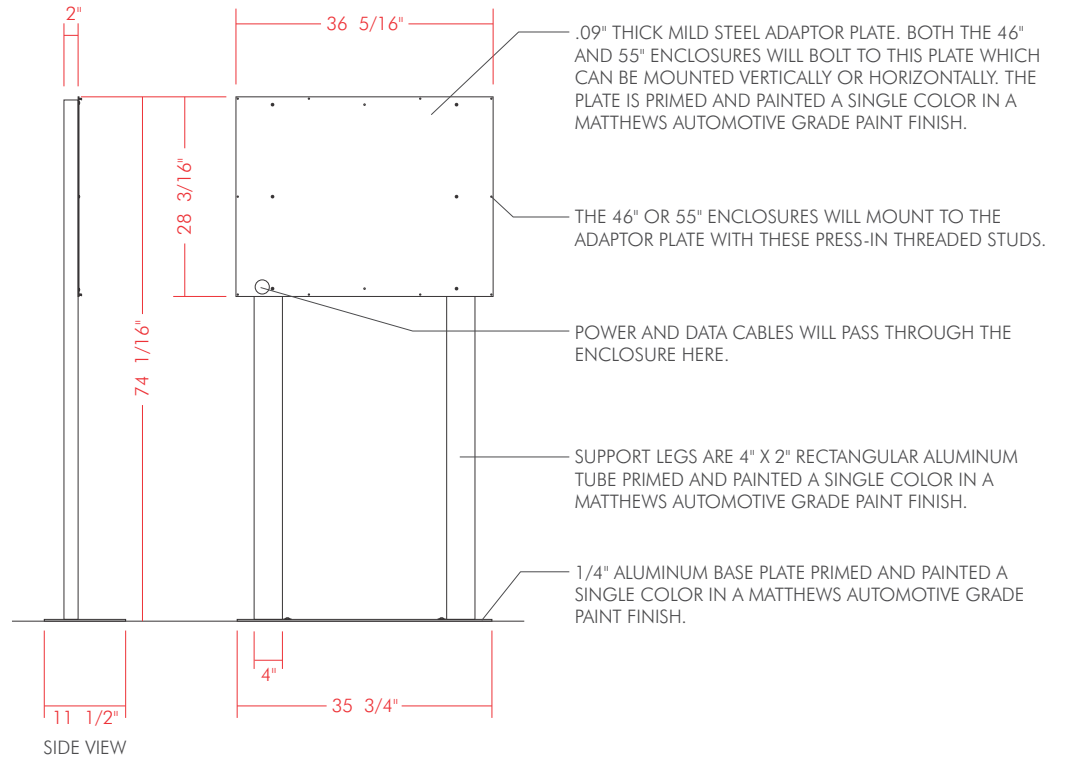

46VHK-2LEG.ECO BOLT DOWN (VERT/HORIZ) "ECO-LINE" UPRIGHT KIOSK (46" SCREENS)

46/55VHK-2LEG.ECO UPRIGHT KIOSK STAND DETAILS AND PLAN VIEWS
NOT TO SCALE

55VHK-2LEG.ECO BOLT DOWN (VERT/HORIZ) "ECO-LINE" UPRIGHT KIOSK (55" SCREENS)