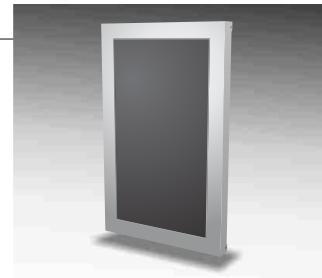

55VHS-90.ECO

ECO-LINE (VERT/HORIZ) SURFACE ENCLOSURE (55" SCREENS)
VERTICAL ORIENTATION