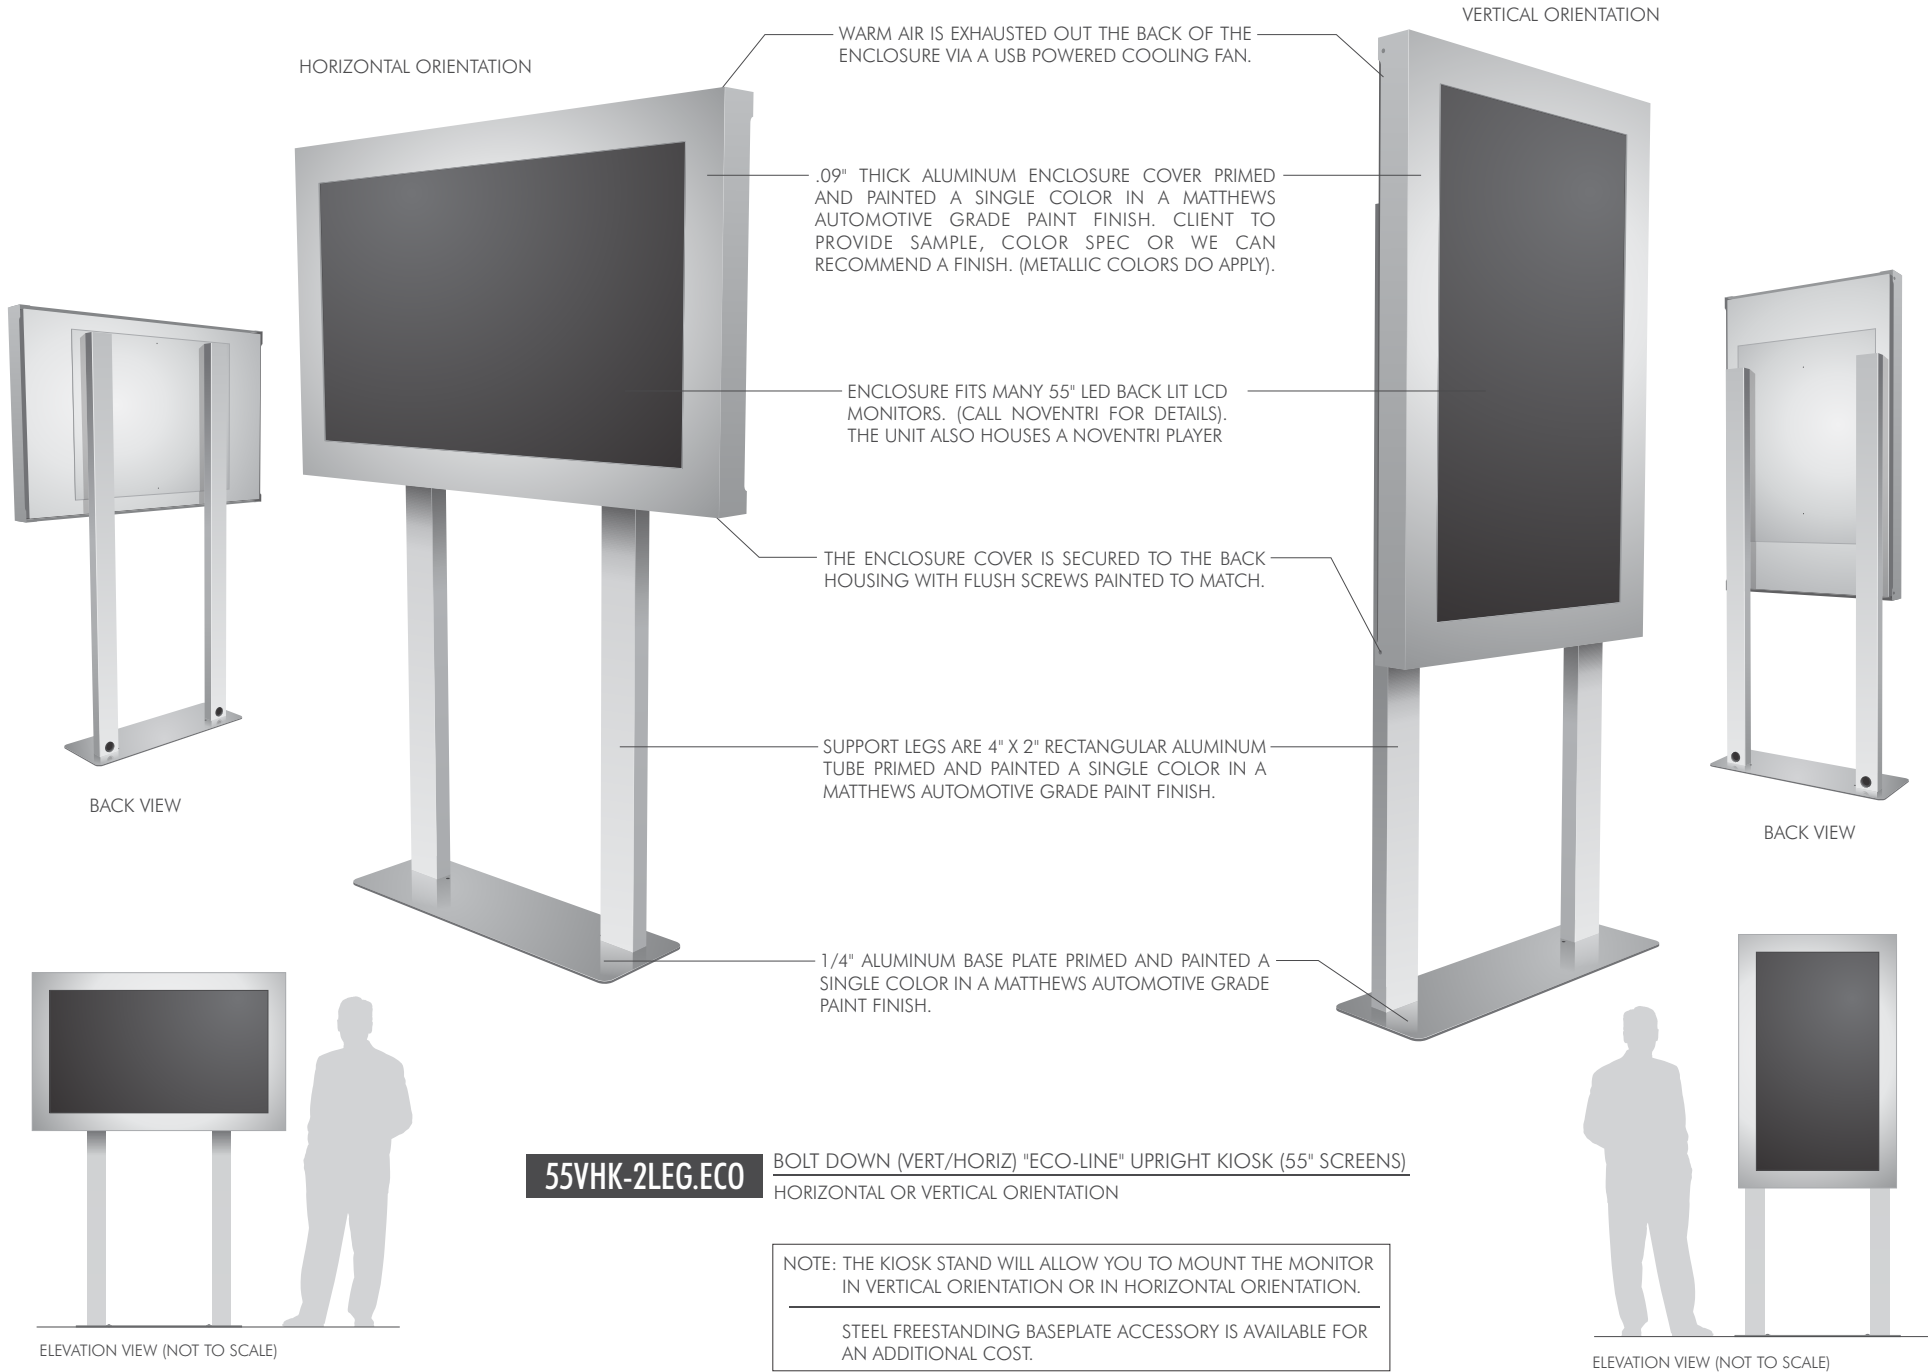

ENCLOSURE FITS MANY 55" LED BACK LIT LCD MONITORS. (CALL NOVENTRI FOR DETAILS). THE UNIT ALSO HOUSES A NOVENTRI PLAYER

THE ENCLOSURE COVER IS SECURED TO THE BACK HOUSING WITH FLUSH SCREWS PAINTED TO MATCH.

WARM AIR IS EXHAUSTED OUT THE TOP OF THE ENCLOSURE VIA A USB POWERED COOLING FAN.

55HK-A.ECO FREE/BOLT "ECO-LINE" ANGLED BACK KIOSK (55" SCREEN) HORIZONTAL ORIENTATION

46VHK-2LEG.ECO BOLT DOWN (VERT/HORIZ) "ECO-LINE" UPRIGHT KIOSK (46" SCREENS)
HORIZONTAL OR VERTICAL ORIENTATION

NOTE: THE KIOSK STAND WILL ALLOW YOU TO MOUNT THE MONITOR IN VERTICAL ORIENTATION OR IN HORIZONTAL ORIENTATION.

STEEL FREESTANDING BASEPLATE ACCESSORY IS AVAILABLE FOR AN ADDITIONAL COST.

NOTE: THE KIOSK STAND IS UNIVERSAL FOR THE 46" AND 55" ENCLOSURES AND FOR VERTICAL OR HORIZONTAL ORIENTATION.

46VHK-2LEG.ECO BOLT DOWN (VERT/HORIZ) "ECO-LINE" UPRIGHT KIOSK (46" SCREENS)

46/55VHK-2LEG.ECO UPRIGHT KIOSK STAND DETAILS AND PLAN VIEWS
NOT TO SCALE

55VHK-2LEG.ECO BOLT DOWN (VERT/HORIZ) "ECO-LINE" UPRIGHT KIOSK (55" SCREENS)