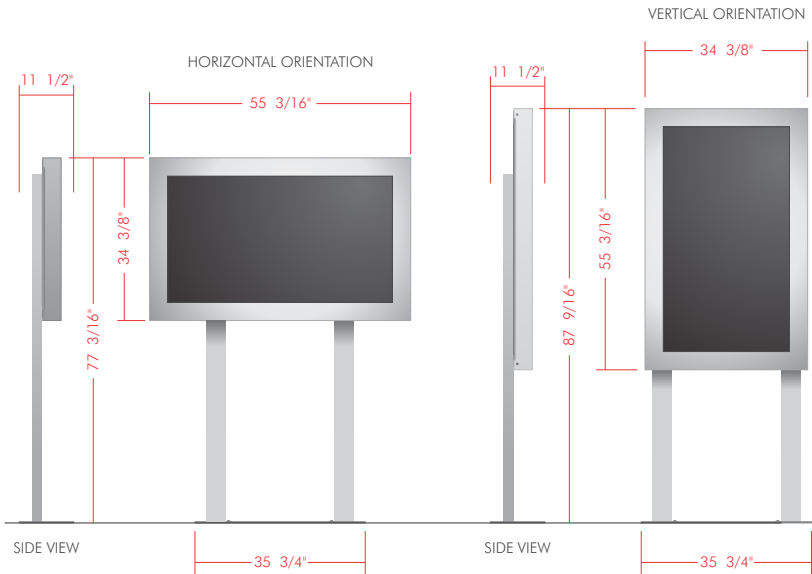

NOTE: THE KIOSK STAND WILL ALLOW YOU TO MOUNT THE MONITOR IN VERTICAL ORIENTATION OR IN HORIZONTAL ORIENTATION.

STEEL FREESTANDING BASEPLATE ACCESSORY IS AVAILABLE FOR AN ADDITIONAL COST.

NOTE: THE KIOSK STAND IS UNIVERSAL FOR THE 46" AND 55" ENCLOSURES AND FOR VERTICAL OR HORIZONTAL ORIENTATION.

46VHK-2LEG.ECO BOLT DOWN (VERT/HORIZ) "ECO-LINE" UPRIGHT KIOSK (46" SCREENS)

46/55VHK-2LEG.ECO UPRIGHT KIOSK STAND DETAILS AND PLAN VIEWS
NOT TO SCALE

55VHK-2LEG.ECO BOLT DOWN (VERT/HORIZ) "ECO-LINE" UPRIGHT KIOSK (55" SCREENS)