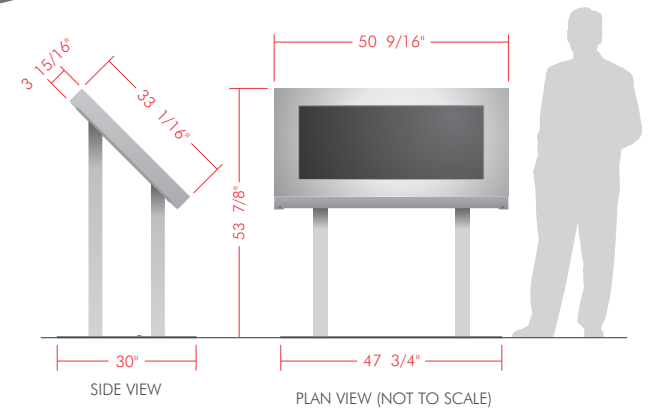

.09" THICK ALUMINUM ENCLOSURE COVER PRIMED AND PAINTED A SINGLE COLOR IN A MATTHEWS AUTOMOTIVE GRADE PAINT FINISH. CLIENT TO PROVIDE SAMPLE, COLOR SPEC OR BOYD CAN RECOMMEND A FINISH. (METALLIC COLORS DO APPLY).

ENCLOSURE FITS MANY 46" LED BACK LIT LCD MONITORS. (CALL NOVENTRI FOR DETAILS). THE UNIT ALSO HOUSES A NOVENTRI PLAYER

THE ENCLOSURE COVER IS SECURED TO THE BACK HOUSING WITH FLUSH SCREWS PAINTED TO MATCH.

SUPPORT LEGS ARE 3" X 3" SQUARE ALUMINUM TUBE PRIMED AND PAINTED A SINGLE COLOR IN A MATTHEWS AUTOMOTIVE GRADE PAINT FINISH.

1/4" ALUMINUM BASE PLATE PRIMED AND PAINTED A SINGLE COLOR IN A MATTHEWS AUTOMOTIVE GRADE PAINT FINISH.

WARM AIR IS EXHAUSTED OUT THE TOP OF THE ENCLOSURE VIA A USB POWERED COOLING FAN.

46HK-A.ECO FREE/BOLT "ECO-LINE" ANGLED BACK KIOSK (46" SCREEN)
HORIZONTAL ORIENTATION