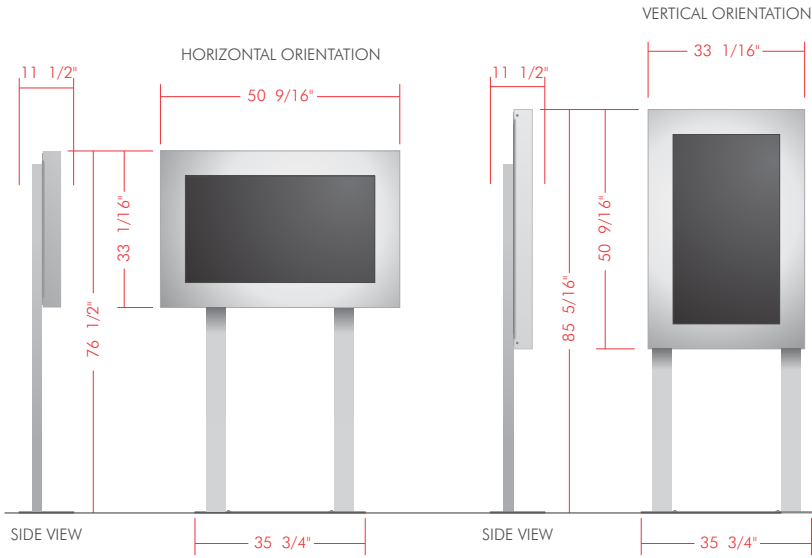

NOTE: THE KIOSK STAND WILL ALLOW YOU TO MOUNT THE MONITOR IN VERTICAL ORIENTATION OR IN HORIZONTAL ORIENTATION.

STEEL FREESTANDING BASEPLATE ACCESSORY IS AVAILABLE FOR AN ADDITIONAL COST.

NOTE: THE KIOSK STAND IS UNIVERSAL FOR THE 46" AND 55" ENCLOSURES AND FOR VERTICAL OR HORIZONTAL ORIENTATION.

46VHK-2LEG.ECO BOLT DOWN (VERT/HORIZ) "ECO-LINE" UPRIGHT KIOSK (46" SCREENS)

46/55VHK-2LEG.ECO UPRIGHT KIOSK STAND DETAILS AND PLAN VIEWS
NOT TO SCALE

55VHK-2LEG.ECO BOLT DOWN (VERT/HORIZ) "ECO-LINE" UPRIGHT KIOSK (55" SCREENS)