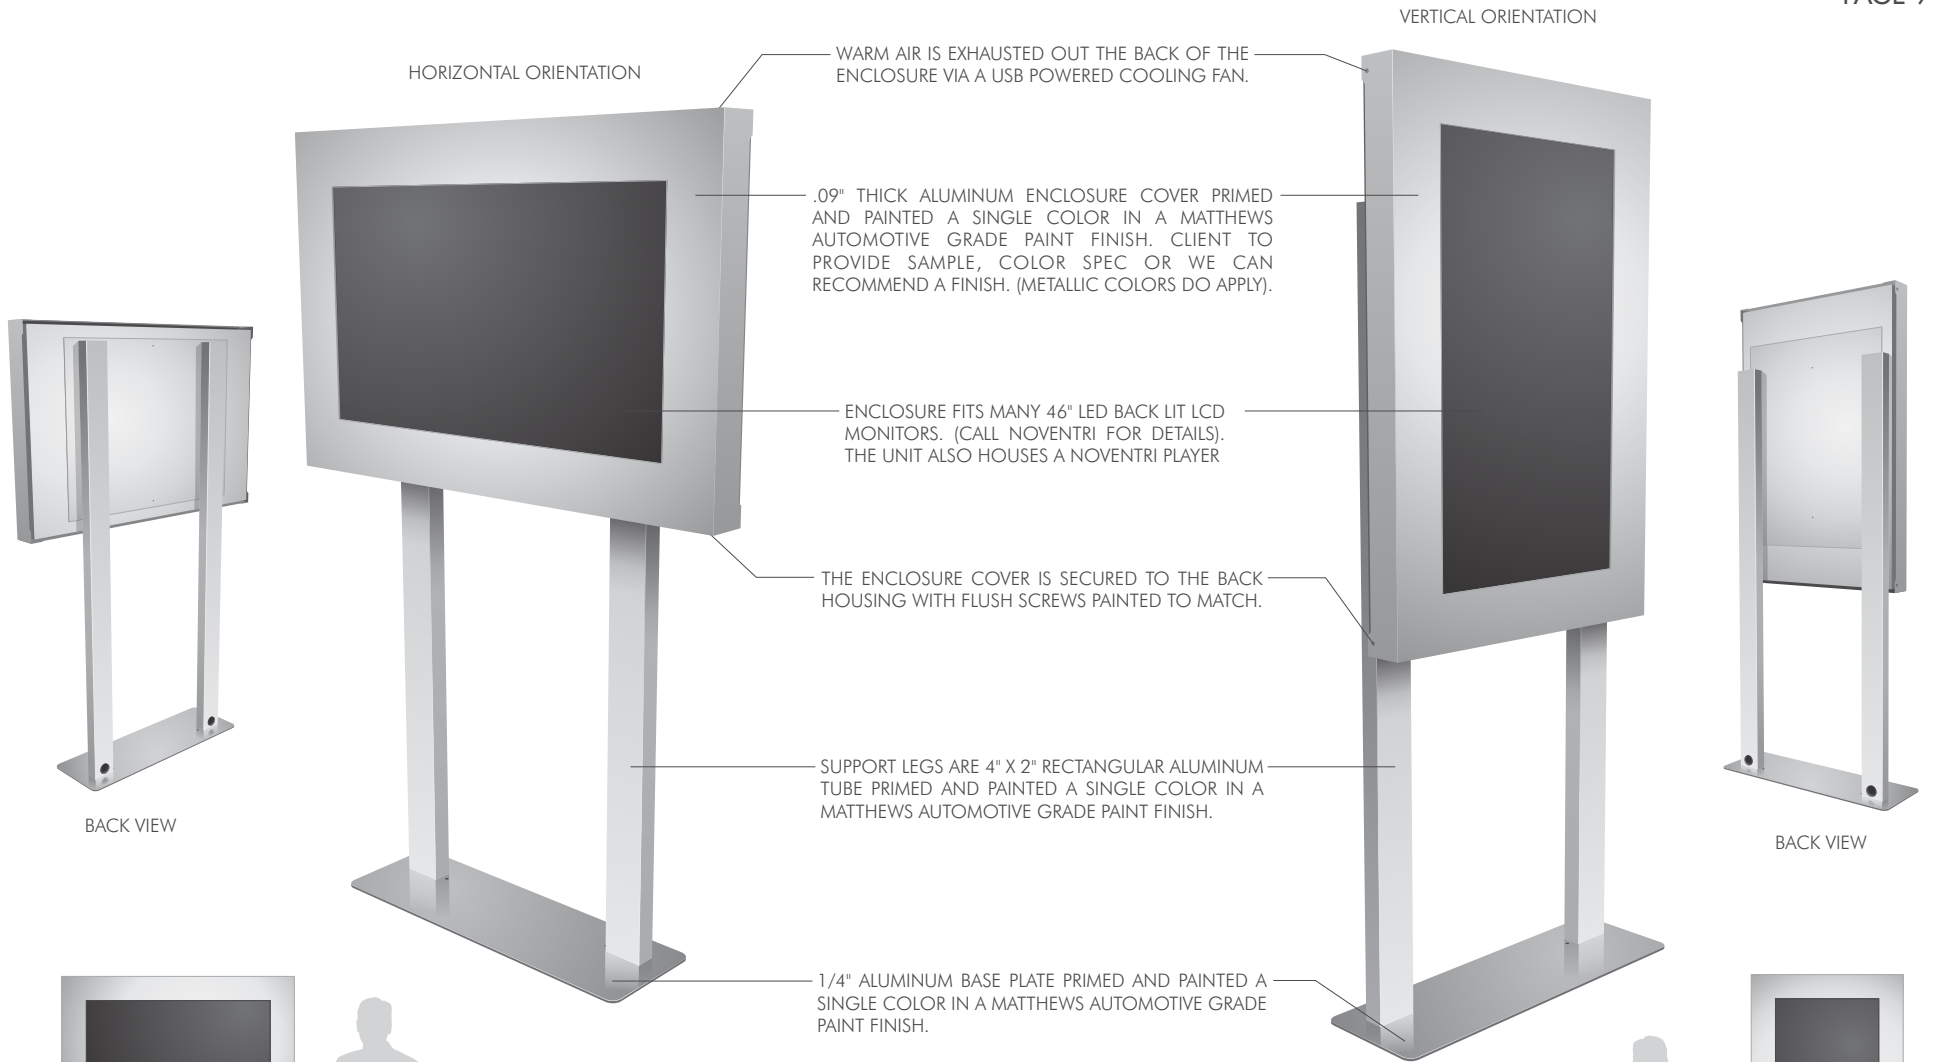

ENCLOSURE FITS MANY 55" LED BACK LIT LCD MONITORS. (CALL NOVENTRI FOR DETAILS). THE UNIT ALSO HOUSES A NOVENTRI PLAYER

THE ENCLOSURE COVER IS SECURED TO THE BACK HOUSING WITH FLUSH SCREWS PAINTED TO MATCH.

SUPPORT LEGS ARE 3" X 3" SQUARE ALUMINUM TUBE PRIMED AND PAINTED A SINGLE COLOR IN A MATTHEWS AUTOMOTIVE GRADE PAINT FINISH.

1/4" ALUMINUM BASE PLATE PRIMED AND PAINTED A SINGLE COLOR IN A MATTHEWS AUTOMOTIVE GRADE PAINT FINISH.

WARM AIR IS EXHAUSTED OUT THE TOP OF THE ENCLOSURE VIA A USB POWERED COOLING FAN.

55HK-A.ECO FREE/BOLT "ECO-LINE" ANGLED BACK KIOSK (55" SCREEN) HORIZONTAL ORIENTATION

46VHK-2LEG.ECO BOLT DOWN (VERT/HORIZ) "ECO-LINE" UPRIGHT KIOSK (46" SCREENS)
HORIZONTAL OR VERTICAL ORIENTATION

NOTE: THE KIOSK STAND WILL ALLOW YOU TO MOUNT THE MONITOR IN VERTICAL ORIENTATION OR IN HORIZONTAL ORIENTATION.

STEEL FREESTANDING BASEPLATE ACCESSORY IS AVAILABLE FOR AN ADDITIONAL COST.

NOTE: THE KIOSK STAND IS UNIVERSAL FOR THE 46" AND 55" ENCLOSURES AND FOR VERTICAL OR HORIZONTAL ORIENTATION.