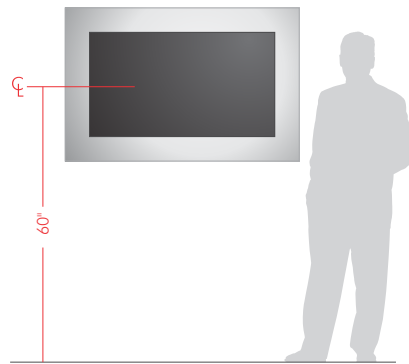

46VHS-90.ECO VERTICAL/HORIZONTAL SURFACE MOUNT ENCLOSURE
HORIZONTAL ORIENTATION