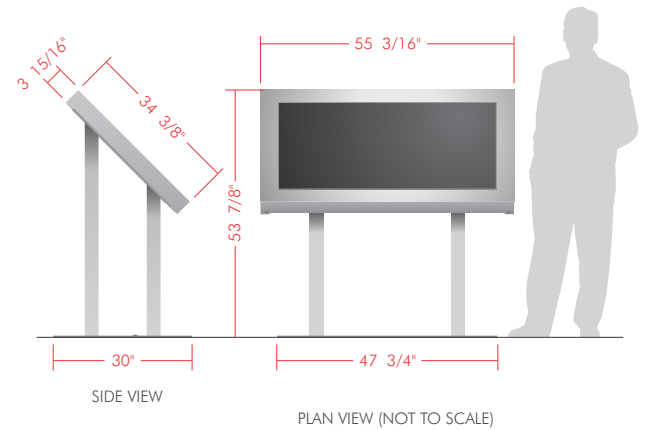

.09" THICK ALUMINUM ENCLOSURE COVER PRIMED AND PAINTED A SINGLE COLOR IN A MATTHEWS AUTOMOTIVE GRADE PAINT FINISH. CLIENT TO PROVIDE SAMPLE, COLOR SPEC OR BOYD CAN RECOMMEND A FINISH. (METALLIC COLORS DO APPLY).

ENCLOSURE FITS MANY 55" LED BACK LIT LCD MONITORS. (CALL NOVENTRI FOR DETAILS). THE UNIT ALSO HOUSES A NOVENTRI PLAYER

THE ENCLOSURE COVER IS SECURED TO THE BACK HOUSING WITH FLUSH SCREWS PAINTED TO MATCH.

SUPPORT LEGS ARE 3" X 3" SQUARE ALUMINUM TUBE PRIMED AND PAINTED A SINGLE COLOR IN A MATTHEWS AUTOMOTIVE GRADE PAINT FINISH.

1/4" ALUMINUM BASE PLATE PRIMED AND PAINTED A SINGLE COLOR IN A MATTHEWS AUTOMOTIVE GRADE PAINT FINISH.

WARM AIR IS EXHAUSTED OUT THE TOP OF THE ENCLOSURE VIA A USB POWERED COOLING FAN.