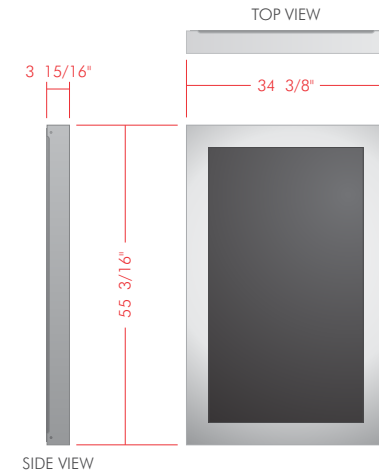

VERTICAL ORIENTATION

1/8" THICK ALUMINUM BACK HOUSING PAINTED A SINGLE COLOR TO MATCH THE ENCLOSURE COVER.

WARM AIR IS EXHAUSTED OUT THE TOP OF THE ENCLOSURE VIA A USB POWERED COOLING FAN.

ENCLOSURE FITS MANY 55" LED BACK LIT LCD MONITORS. (CALL NOVENTRI FOR DETAILS). THE UNIT ALSO HOUSES A NOVENTRI PLAYER

.09" THICK ALUMINUM ENCLOSURE COVER PRIMED AND PAINTED A SINGLE COLOR IN A MATTHEWS AUTOMOTIVE GRADE PAINT FINISH. CLIENT TO PROVIDE SAMPLE, COLOR SPEC OR BOYD CAN RECOMMEND A FINISH. (METALLIC COLORS DO APPLY).

THE ENCLOSURE COVER IS SECURED TO THE BACK HOUSING WITH FLUSH SCREWS PAINTED TO MATCH.

ELEVATION AND PLAN VIEWS (NOT TO SCALE)

55VHS-90.ECO VERTICAL/HORIZONTAL SURFACE MOUNT ENCLOSURE
VERTICAL ORIENTATION