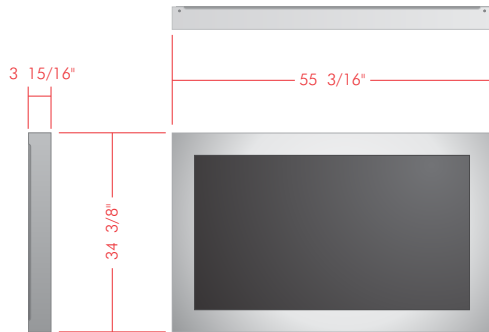

TOP VIEW

ELEVATION AND PLAN VIEWS (NOT TO SCALE)

SIDE VIEW