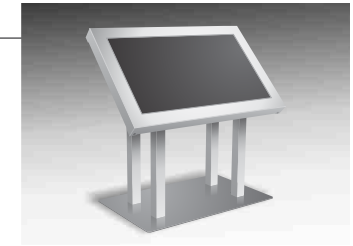

ECO-LINE (VERT/HORIZ) SURFACE ENCLOSURE (55" SCREENS)
VERTICAL ORIENTATION

PAGE 7

46HK-A.ECO

ECO-LINE ANGLED BACK KIOSK (46" SCREEN)

PAGE 8

55HK-A.ECO

ECO-LINE ANGLED BACK KIOSK (55" SCREEN)

PAGE 9