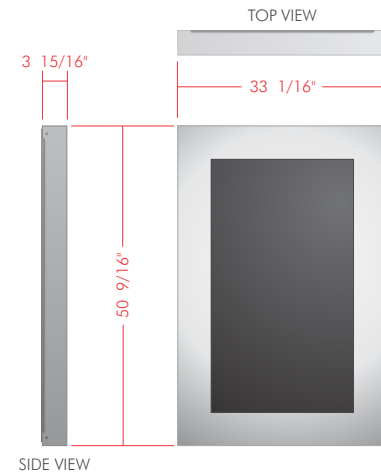

VERTICAL ORIENTATION

1/8" THICK ALUMINUM BACK HOUSING PAINTED A SINGLE COLOR TO MATCH THE ENCLOSURE COVER.

WARM AIR IS EXHAUSTED OUT THE TOP OF THE ENCLOSURE VIA A USB POWERED COOLING FAN.

ENCLOSURE FITS MANY 46" LED BACK LIT LCD MONITORS. (CALL NOVENTRI FOR DETAILS). THE UNIT ALSO HOUSES A NOVENTRI PLAYER

.09" THICK ALUMINUM ENCLOSURE COVER PRIMED AND PAINTED A SINGLE COLOR IN A MATTHEWS AUTOMOTIVE GRADE PAINT FINISH. CLIENT TO PROVIDE SAMPLE, COLOR SPEC OR BOYD CAN RECOMMEND A FINISH. (METALLIC COLORS DO APPLY).

THE ENCLOSURE COVER IS SECURED TO THE BACK HOUSING WITH FLUSH SCREWS PAINTED TO MATCH.

ELEVATION AND PLAN VIEWS (NOT TO SCALE)

46VHS-90.ECO VERTICAL/HORIZONTAL SURFACE MOUNT ENCLOSURE
VERTICAL ORIENTATION