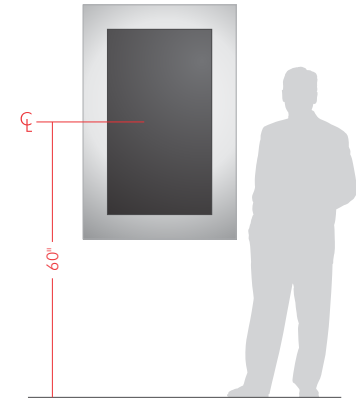

THE ENCLOSURE COVER IS SECURED TO THE BACK HOUSING WITH FLUSH SCREWS PAINTED TO MATCH.

ELEVATION AND PLAN VIEWS (NOT TO SCALE)

46VHS-90.ECO VERTICAL/HORIZONTAL SURFACE MOUNT ENCLOSURE
VERTICAL ORIENTATION