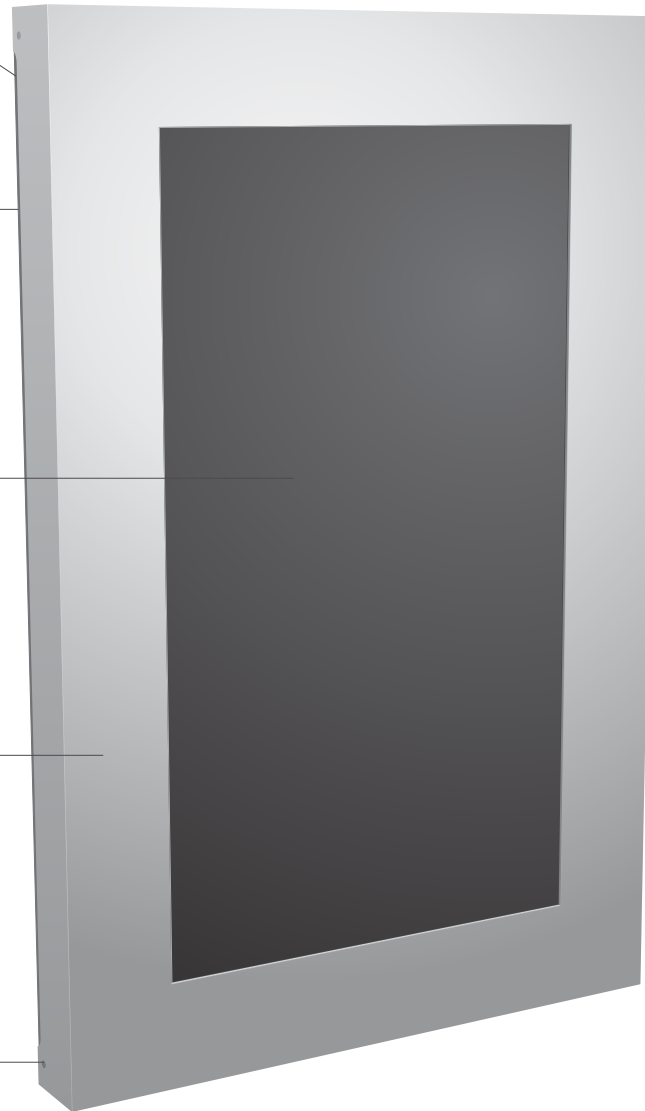

VERTICAL ORIENTATION

1/8" THICK ALUMINUM BACK HOUSING PAINTED A SINGLE COLOR TO MATCH THE ENCLOSURE COVER.

WARM AIR IS EXHAUSTED OUT THE TOP OF THE ENCLOSURE VIA A USB POWERED COOLING FAN.

ENCLOSURE FITS MANY 46" LED BACK LIT LCD MONITORS. (CALL NOVENTRI FOR DETAILS). THE UNIT ALSO HOUSES A NOVENTRI PLAYER

.09" THICK ALUMINUM ENCLOSURE COVER PRIMED AND PAINTED A SINGLE COLOR IN A MATTHEWS AUTOMOTIVE GRADE PAINT FINISH. CLIENT TO PROVIDE SAMPLE, COLOR SPEC OR BOYD CAN RECOMMEND A FINISH. (METALLIC COLORS DO APPLY).

THE ENCLOSURE COVER IS SECURED TO THE BACK HOUSING WITH FLUSH SCREWS PAINTED TO MATCH.

ELEVATION AND PLAN VIEWS (NOT TO SCALE)