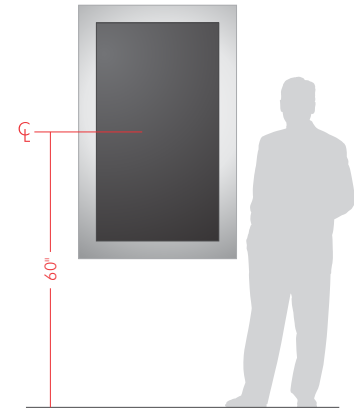

ELEVATION AND PLAN VIEWS (NOT TO SCALE)